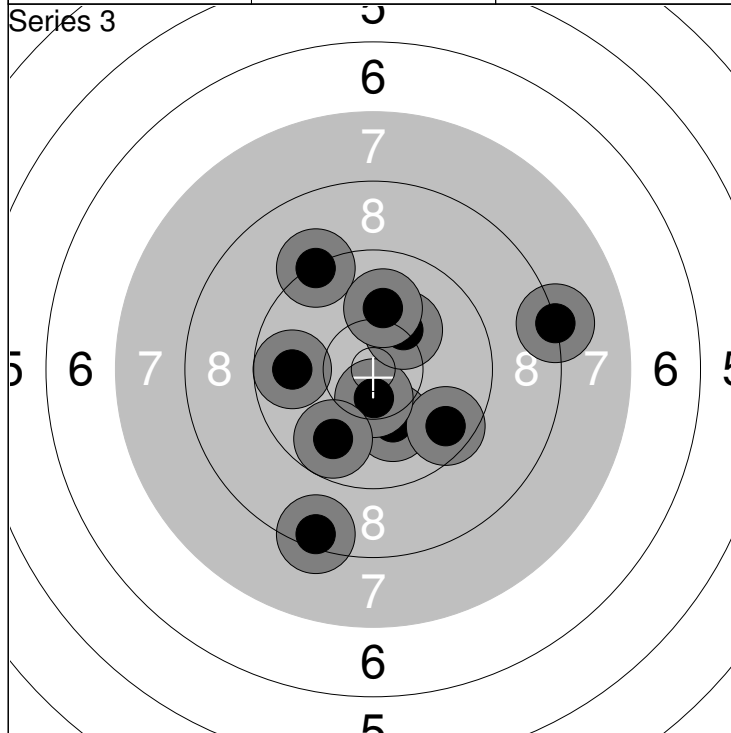

1: 8.6 ↓	6: 10.2 ↓	Series	95.6
2: 8.5 →	7: 8.4 ↓		
3: 10.1 ↙	8: 10.4 ↘		95.6
4: 10.3 ←	9: 10.3 ↑		
5: 10.2 ↙	10: 8.6 ↙		

1: 9.2 ↙	6: 9.3 ↗	Series	90.5
2: 6.5 ↗	7: 9.5 →		
3: 9.7 ↙	8: 9.3 →		186.1
4: 10.3 →	9: 8.6 ↑		
5: 7.7 ↘	10: 10.4x ←		

1: 9.0 ↙	6: 10.2 ↙	Series	95.0
2: 9.1 ↗	7: 9.5 ↓		
3: 8.2 ↙	8: 10.2 ↑		281.1
4: 9.6 ↓	9: 9.7 ↗		
5: 10.4x ↑	10: 9.1 ↓		

1: 8.4 ↑	6: 10.5x ↓	Series	94.9
2: 8.5 ↓	7: 10.3 ↘		
3: 9.3 →	8: 10.8x ↗		376.0
4: 8.0 ↗	9: 10.1 ↙		
5: 9.2 →	10: 9.8 ↗		

Relay 3	Lane 11	Elina Silver
-------------------	-------------------	---------------------

Air	TSA	APW
-----	-----	-----

19.11.2017	Superfinaali	Kankaanpään Ampumaurheilijat
------------	--------------	------------------------------

1: 9.8 ↘	6: 10.5x →	Series	95.2
2: 8.5 →	7: 9.2 ↗		
3: 10.2 ↓	8: 8.7 ↘		95.2
4: 9.4 ←	9: 9.8 ↘		
5: 9.5 ←	10: 9.6 ↗		

1: 9.5 ←	6: 10.6x ↗	Series	98.2
2: 9.2 ↘	7: 9.2 ↗		
3: 9.8 ←	8: 9.8 ←		193.4
4: 10.1 ↑	9: 10.6x ↘		
5: 9.7 →	10: 9.7 ↓		