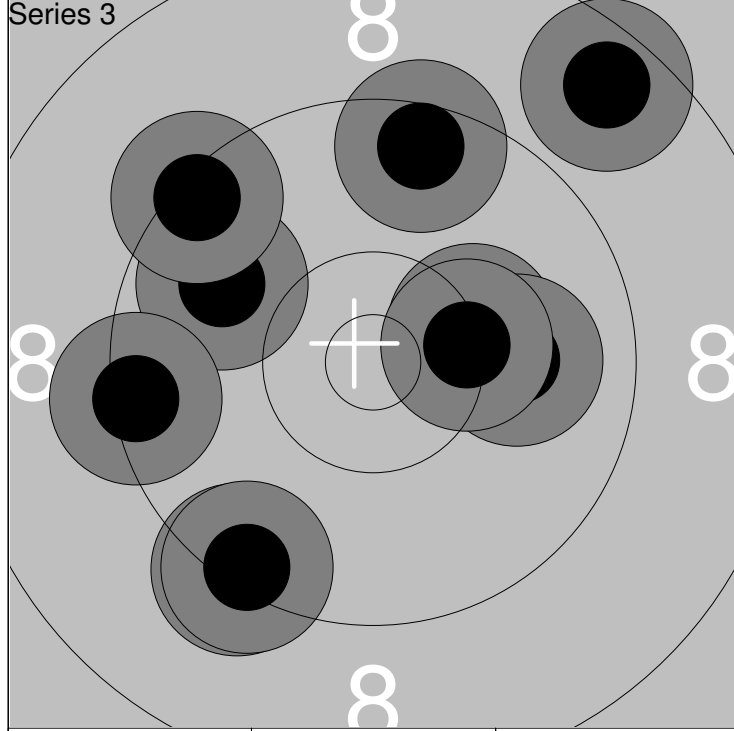

1: 9.3 ↙	6: 9.5 ↑	Series	92.0
2: 9.8 ↖	7: 9.4 ←		
3: 10.3 →	8: 9.4 ↖		280.0
4: 8.6 ↗	9: 10.3 →		
5: 10.0 →	10: 9.4 ↙		

1: 10.1 →	6: 10.0 →	Series	94.0
2: 9.8 ↗	7: 8.5 ↗		
3: 10.1 ↘	8: 10.5x ↖		374.0
4: 9.2 ↓	9: 10.2 ↙		
5: 9.8 ↖	10: 9.3 ↓