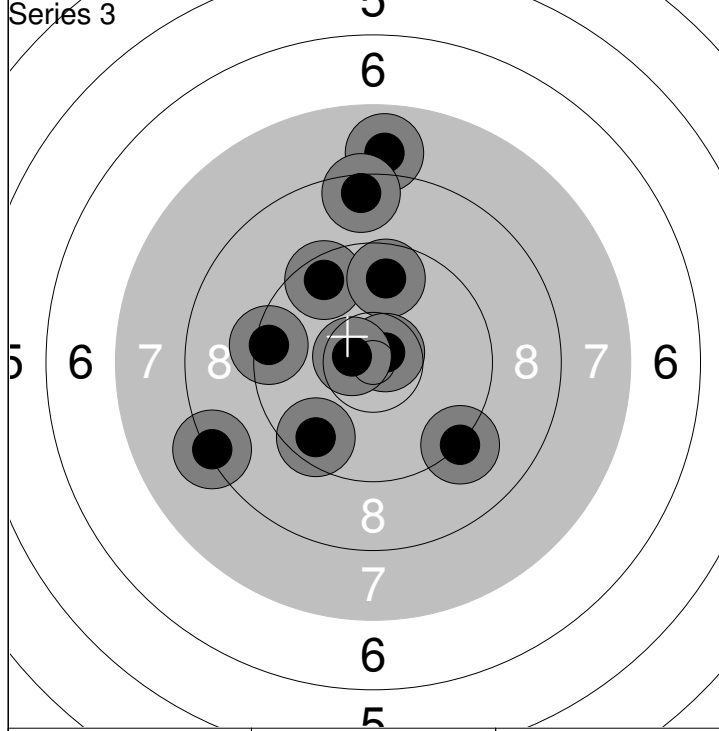

1: 9.5 →	6: 10.4x ↙	Series	94.0
2: 10.3 ↓	7: 10.1 →		
3: 10.6x ↓	8: 9.7 ↙		94.0
4: 9.9 →	9: 9.4 ↗		
5: 9.5 ↙	10: 9.2 ↙		

1: 9.4 →	6: 10.2 ↖	Series	90.0
2: 10.8x ↖	7: 9.0 ↑		
3: 8.8 ↖	8: 9.1 ↑		184.0
4: 9.0 →	9: 9.1 →		
5: 9.7 ↙	10: 8.1 ↙		

1: 9.3 ↘	6: 10.0 ↓	Series	93.0
2: 9.8 ←	7: 10.5x ↖		
3: 10.2 ↖	8: 9.2 ↑		277.0
4: 10.0 ↓	9: 8.8 →		
5: 9.1 ↙	10: 9.8 ↙		

1: 8.8 ↙	6: 10.0 ↖	Series	92.0
2: 9.6 ↘	7: 9.5 →		
3: 10.0 →	8: 10.4x ↑		369.0
4: 9.9 ↗	9: 10.0 ↗		
5: 9.9 →	10: 8.4 ↘		

Relay **3** Lane **7** **Essi Niemi**

Air SA APW

18.11.2017 Kankaanpää Open Kankaanpään Ampumaurheilijat

1: 8.3 ↓	6: 8.6 ↘	Series	82.0
2: 8.7 ↙	7: 7.4 →		
3: 9.8 ↓	8: 7.4 ↗		82.0
4: 9.2 →	9: 8.5 ↗		
5: 9.8 ←	10: 9.3 ←		

1: 10.4x ↗	6: 10.6x ↓	Series	87.0
2: 9.6 →	7: 9.5 ↙		
3: 9.6 ↑	8: 8.6 ↖		169.0
4: 7.1 ↑	9: 9.0 ↘		
5: 8.2 ↗	10: 8.8 ↗		

1: 9.6 ↙	6: 9.4 ←	Series	88.0
2: 7.9 ↑	7: 9.7 ↑		
3: 8.5 ↑	8: 9.2 ↘		257.0
4: 8.3 ↙	9: 10.7x ↗		
5: 9.6 ↗	10: 10.6x ←		