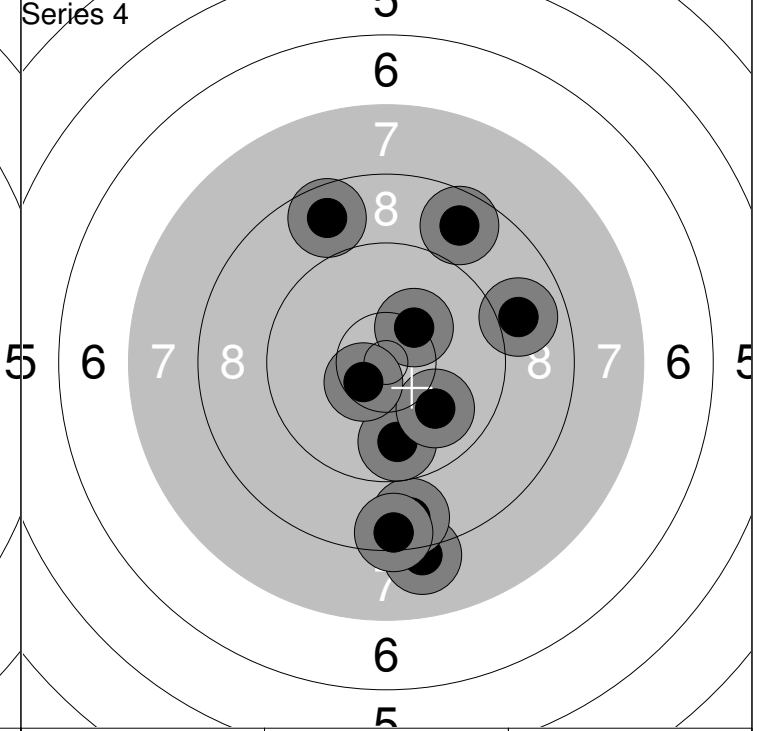

1: 9.5 →	6: 10.4x ↙	Series	94.0
2: 10.3 ↓	7: 10.1 →		
3: 10.6x ↓	8: 9.7 ↙		94.0
4: 9.9 →	9: 9.4 ↗		
5: 9.5 ↙	10: 9.2 ↙		

1: 9.4 →	6: 10.2 ↖	Series	90.0
2: 10.8x ↖	7: 9.0 ↑		
3: 8.8 ↖	8: 9.1 ↑		184.0
4: 9.0 →	9: 9.1 →		
5: 9.7 ↙	10: 8.1 ↙		

1: 9.3 ↘	6: 10.0 ↓	Series	93.0
2: 9.8 ←	7: 10.5x ↖		
3: 10.2 ↖	8: 9.2 ↑		277.0
4: 10.0 ↓	9: 8.8 →		
5: 9.1 ↙	10: 9.8 ↙		

1: 8.8 ↙	6: 10.0 ↖	Series	92.0
2: 9.6 ↘	7: 9.5 →		
3: 10.0 →	8: 10.4x ↑		369.0
4: 9.9 ↗	9: 10.0 ↗		
5: 9.9 →	10: 8.4 ↘		

Relay **3** Lane **7** **Essi Niemi**

Air SA APW

18.11.2017 Kankaanpää Open Kankaanpään Ampumaurheilijat

1: 8.3 ↓	6: 8.6 ↘	Series	82.0
2: 8.7 ↙	7: 7.4 →		
3: 9.8 ↓	8: 7.4 ↗		82.0
4: 9.2 →	9: 8.5 ↗		
5: 9.8 ←	10: 9.3 ←		

1: 10.4x ↗	6: 10.6x ↓	Series	87.0
2: 9.6 →	7: 9.5 ↙		
3: 9.6 ↑	8: 8.6 ↖		169.0
4: 7.1 ↑	9: 9.0 ↘		
5: 8.2 ↗	10: 8.8 ↗		

1: 9.6 ↙	6: 9.4 ←	Series	88.0
2: 7.9 ↑	7: 9.7 ↑		
3: 8.5 ↑	8: 9.2 ↘		257.0
4: 8.3 ↙	9: 10.7x ↗		
5: 9.6 ↗	10: 10.6x ←		