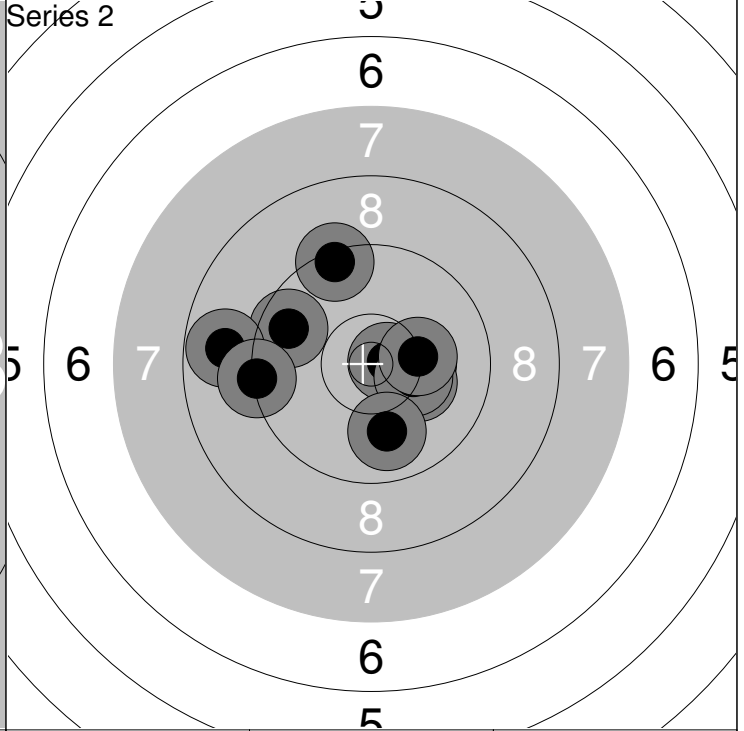

Relay 3	Lane 8	Ritva Karri

Air	KokMAS	APW

18.11.2017	Kankaanpää Open	Kankaanpään Ampumaurheilijat

1: 10.4x ↗	6: 9.9 ↗	Series	94.0
2: 9.4 ↗	7: 10.1 ↑		
3: 8.9 ↙	8: 9.9 ↙		94.0
4: 10.2 ↖	9: 10.2 ↘		
5: 9.7 ↑	10: 10.0 ↗		

1: 9.4 ↑	6: 10.7x →	Series	94.0
2: 9.7 ↖	7: 9.3 ←		
3: 10.3 →	8: 10.3 →		188.0
4: 8.8 ←	9: 9.9 ↓		
5: 10.2 →	10: 10.3 →