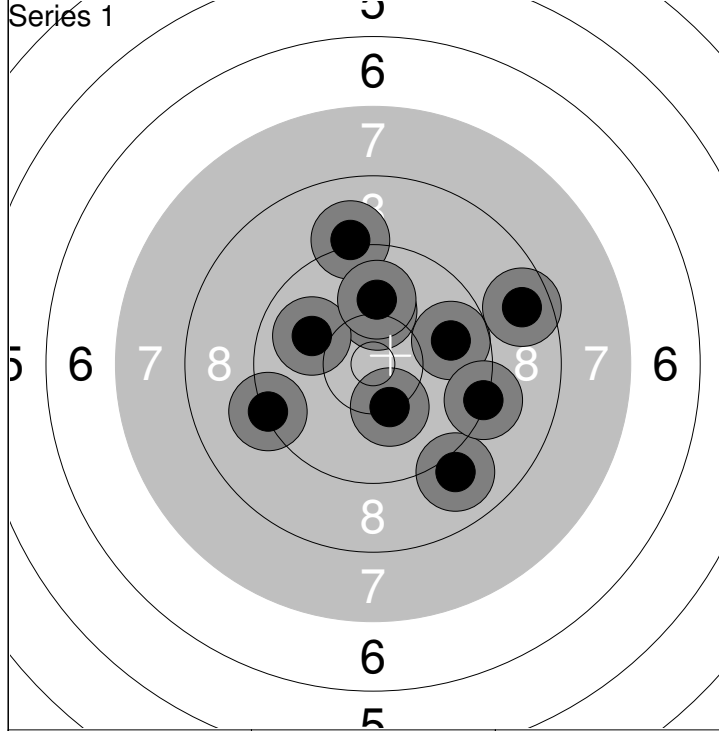

Relay 3	Lane 10	Sophia Arrakoski					
-------------------	-------------------	-------------------------	--	--	--	--	--

Air	RS	APJW
------------	-----------	-------------

18.11.2017	Kankaanpää Open	Kankaanpään Ampumaurheilijat
-------------------	------------------------	-------------------------------------

1: 10.3 ↓	6: 9.3 ←	Series 93.0
2: 9.8 →	7: 9.3 →	
3: 9.0 ↓	8: 10.0 ←	93.0
4: 9.1 ↑	9: 10.0 ↑	
5: 10.2 ↑	10: 8.6 →	

1: 8.2 ↓	6: 8.7 ↑	Series 87.0
2: 9.0 ←	7: 8.7 ←	
3: 9.5 ↑	8: 9.3 →	180.0
4: 8.8 →	9: 9.4 ←	
5: 9.4 ↑	10: 10.2 →	

1: 8.2 ↗	6: 7.8 ←	Series 87.0
2: 9.4 →	7: 8.8 ↗	
3: 9.6 ↖	8: 8.4 ↗	267.0
4: 10.1 ↑	9: 9.7 ←	
5: 9.0 ↓	10: 10.6x →	

1: 8.1 ↗	6: 9.6 ↗	Series 89.0
2: 10.2 ↓	7: 7.0 →	
3: 10.1 ↓	8: 9.6 ←	356.0
4: 9.1 →	9: 8.0 ↓	
5: 9.8 ↓	10: 10.9x →	