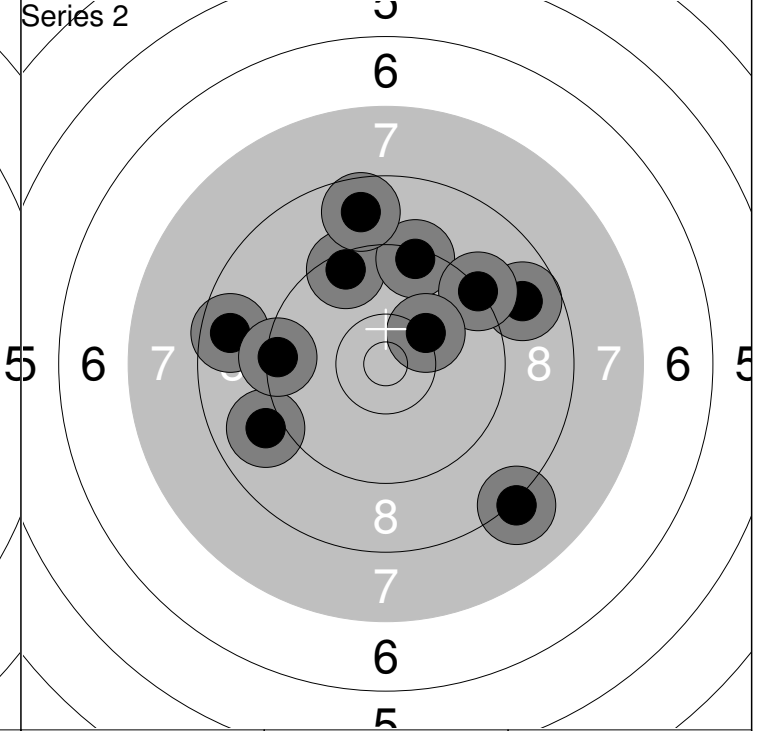

Relay 3	Lane 10	Sophia Arrakoski					
-------------------	-------------------	-------------------------	--	--	--	--	--

Air	RS	APJW
------------	-----------	-------------

18.11.2017	Kankaanpää Open	Kankaanpään Ampumaurheilijat
-------------------	------------------------	-------------------------------------

1: 10.3 ↓	6: 9.3 ←	Series 93.0
2: 9.8 →	7: 9.3 →	
3: 9.0 ↓	8: 10.0 ←	93.0
4: 9.1 ↑	9: 10.0 ↑	
5: 10.2 ↑	10: 8.6 →	

1: 8.2 ↓	6: 8.7 ↑	Series 87.0
2: 9.0 ←	7: 8.7 ←	
3: 9.5 ↑	8: 9.3 →	180.0
4: 8.8 →	9: 9.4 ←	
5: 9.4 ↑	10: 10.2 →	

1: 8.2 ↗	6: 7.8 ←	Series 87.0
2: 9.4 →	7: 8.8 ↗	
3: 9.6 ↖	8: 8.4 ↗	267.0
4: 10.1 ↑	9: 9.7 ←	
5: 9.0 ↓	10: 10.6x →	

1: 8.1 ↗	6: 9.6 ↗	Series 89.0
2: 10.2 ↓	7: 7.0 →	
3: 10.1 ↓	8: 9.6 ←	356.0
4: 9.1 →	9: 8.0 ↓	
5: 9.8 ↓	10: 10.9x →	