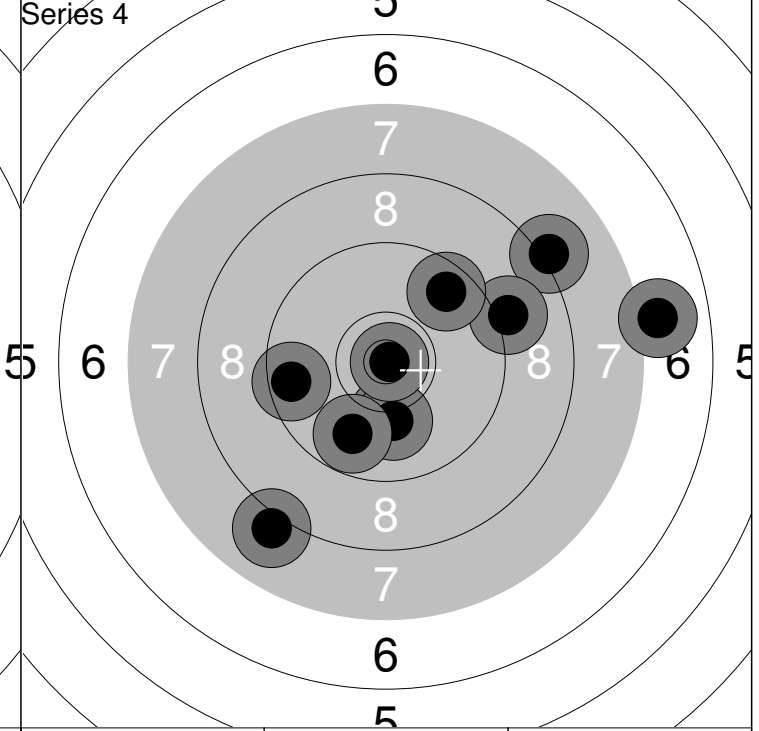

Relay 3	Lane 10	Sophia Arrakoski					
-------------------	-------------------	-------------------------	--	--	--	--	--

Air	RS	APJW
------------	-----------	-------------

18.11.2017	Kankaanpää Open	Kankaanpään Ampumaurheilijat
-------------------	------------------------	-------------------------------------

1: 10.3 ↓	6: 9.3 ←	Series 93.0
2: 9.8 →	7: 9.3 →	
3: 9.0 ↓	8: 10.0 ←	93.0
4: 9.1 ↑	9: 10.0 ↑	
5: 10.2 ↑	10: 8.6 →	

1: 8.2 ↓	6: 8.7 ↑	Series 87.0
2: 9.0 ←	7: 8.7 ←	
3: 9.5 ↑	8: 9.3 →	180.0
4: 8.8 →	9: 9.4 ←	
5: 9.4 ↑	10: 10.2 →	

1: 8.2 ↗	6: 7.8 ←	Series 87.0
2: 9.4 →	7: 8.8 ↗	
3: 9.6 ↖	8: 8.4 ↗	267.0
4: 10.1 ↑	9: 9.7 ←	
5: 9.0 ↓	10: 10.6x →	

1: 8.1 ↗	6: 9.6 ↗	Series 89.0
2: 10.2 ↓	7: 7.0 →	
3: 10.1 ↓	8: 9.6 ←	356.0
4: 9.1 →	9: 8.0 ↓	
5: 9.8 ↓	10: 10.9x →	