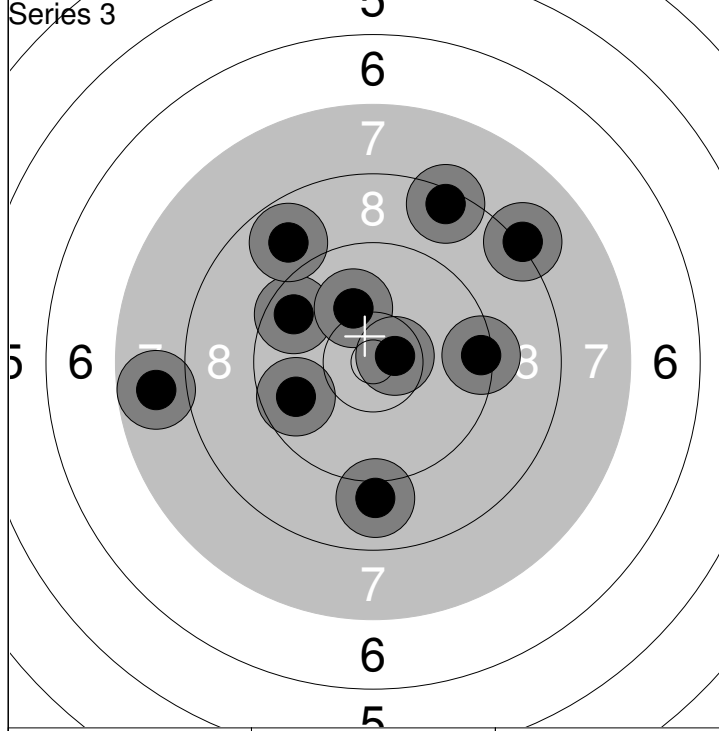

Relay 3	Lane 10	Sophia Arrakoski					
-------------------	-------------------	-------------------------	--	--	--	--	--

Air	RS	APJW
------------	-----------	-------------

18.11.2017	Kankaanpää Open	Kankaanpään Ampumaurheilijat
-------------------	------------------------	-------------------------------------

1: 10.3 ↓	6: 9.3 ←	Series 93.0
2: 9.8 →	7: 9.3 →	
3: 9.0 ↓	8: 10.0 ←	93.0
4: 9.1 ↑	9: 10.0 ↑	
5: 10.2 ↑	10: 8.6 →	

1: 8.2 ↓	6: 8.7 ↑	Series 87.0
2: 9.0 ←	7: 8.7 ←	
3: 9.5 ↑	8: 9.3 →	180.0
4: 8.8 →	9: 9.4 ←	
5: 9.4 ↑	10: 10.2 →	

1: 8.2 ↗	6: 7.8 ←	Series 87.0
2: 9.4 →	7: 8.8 ↗	
3: 9.6 ↖	8: 8.4 ↗	267.0
4: 10.1 ↑	9: 9.7 ←	
5: 9.0 ↓	10: 10.6x →	

1: 8.1 ↗	6: 9.6 ↗	Series 89.0
2: 10.2 ↓	7: 7.0 →	
3: 10.1 ↓	8: 9.6 ←	356.0
4: 9.1 →	9: 8.0 ↓	
5: 9.8 ↓	10: 10.9x →	